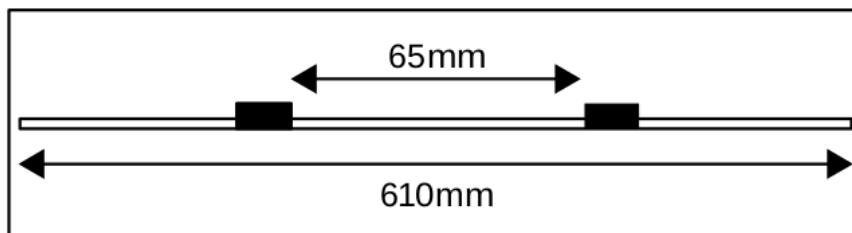

Tube-PVC65-xx peri pump tubes, in packets of 12 pcs. Regular A\$ 36,- Flared A\$ 52,-

- for tubing with flared ends : add suffix “-F” to the part number (eg: Tube-PVC65-0.51-F)
- previous part numbers were in the following formats : PVC178-xx or PVCF178-xx

I.D.	Description	Part No.	Colour Code	
0.13 mm	Orange/Black	Tube-PVC65-0.13	Yellow	Black
0.19 mm	Orange/Red	Tube-PVC65-0.19	Yellow	Red
0.25 mm	Orange/Blue	Tube-PVC65-0.25	Yellow	Blue
0.28 mm	White/Blue		White	Blue
0.31 mm	Red/Blue	Tube-PVC65-0.31	Red	Blue
0.33 mm	Brown/Blue		Brown	Blue
0.36 mm	Brown/Black		Brown	Black
0.38 mm	Orange/Green	Tube-PVC65-0.38	Yellow	Green
0.44 mm	Green/Yellow		Green	Yellow
0.51 mm	Orange/Yellow	Tube-PVC65-0.51	Yellow	Yellow
0.57 mm	White/Yellow		White	Yellow
0.64 mm	Orange/White	Tube-PVC65-0.64	Yellow	White
0.76 mm	Black/Black	Tube-PVC65-0.76	Black	Black
0.89 mm	Orange/Orange	Tube-PVC65-0.89	Yellow	Yellow
0.95 mm	White/Black		White	Black
1.02 mm	White/White	Tube-PVC65-1.02	White	White
1.09 mm	White/Red		White	Red
1.14 mm	Red/Red	Tube-PVC65-1.14	Red	Red
1.22 mm	Red/Grey		Red	Grey
1.30 mm	Grey/Grey	Tube-PVC65-1.30	Grey	Grey
1.42 mm	Yellow/Yellow	Tube-PVC65-1.42	Yellow	Yellow
1.52 mm	Yellow/Blue	Tube-PVC65-1.52	Yellow	Blue
1.65 mm	Blue/Blue	Tube-PVC65-1.65	Blue	Blue
1.75 mm	Blue/Green		Blue	Green
1.85 mm	Green/Green	Tube-PVC65-1.85	Green	Green
2.06 mm	Purple/Purple	Tube-PVC65-2.06	Purple	Purple
2.29 mm	Purple/Black	Tube-PVC65-2.29	Purple	Black
2.54 mm	Purple/Orange	Tube-PVC65-2.54	Purple	Yellow
2.79 mm	Purple/White	Tube-PVC65-2.79	Purple	White

Part numbers with grey backgrounds or that are blanked out - may be unavailable or may require minimum order quantities and long lead times.